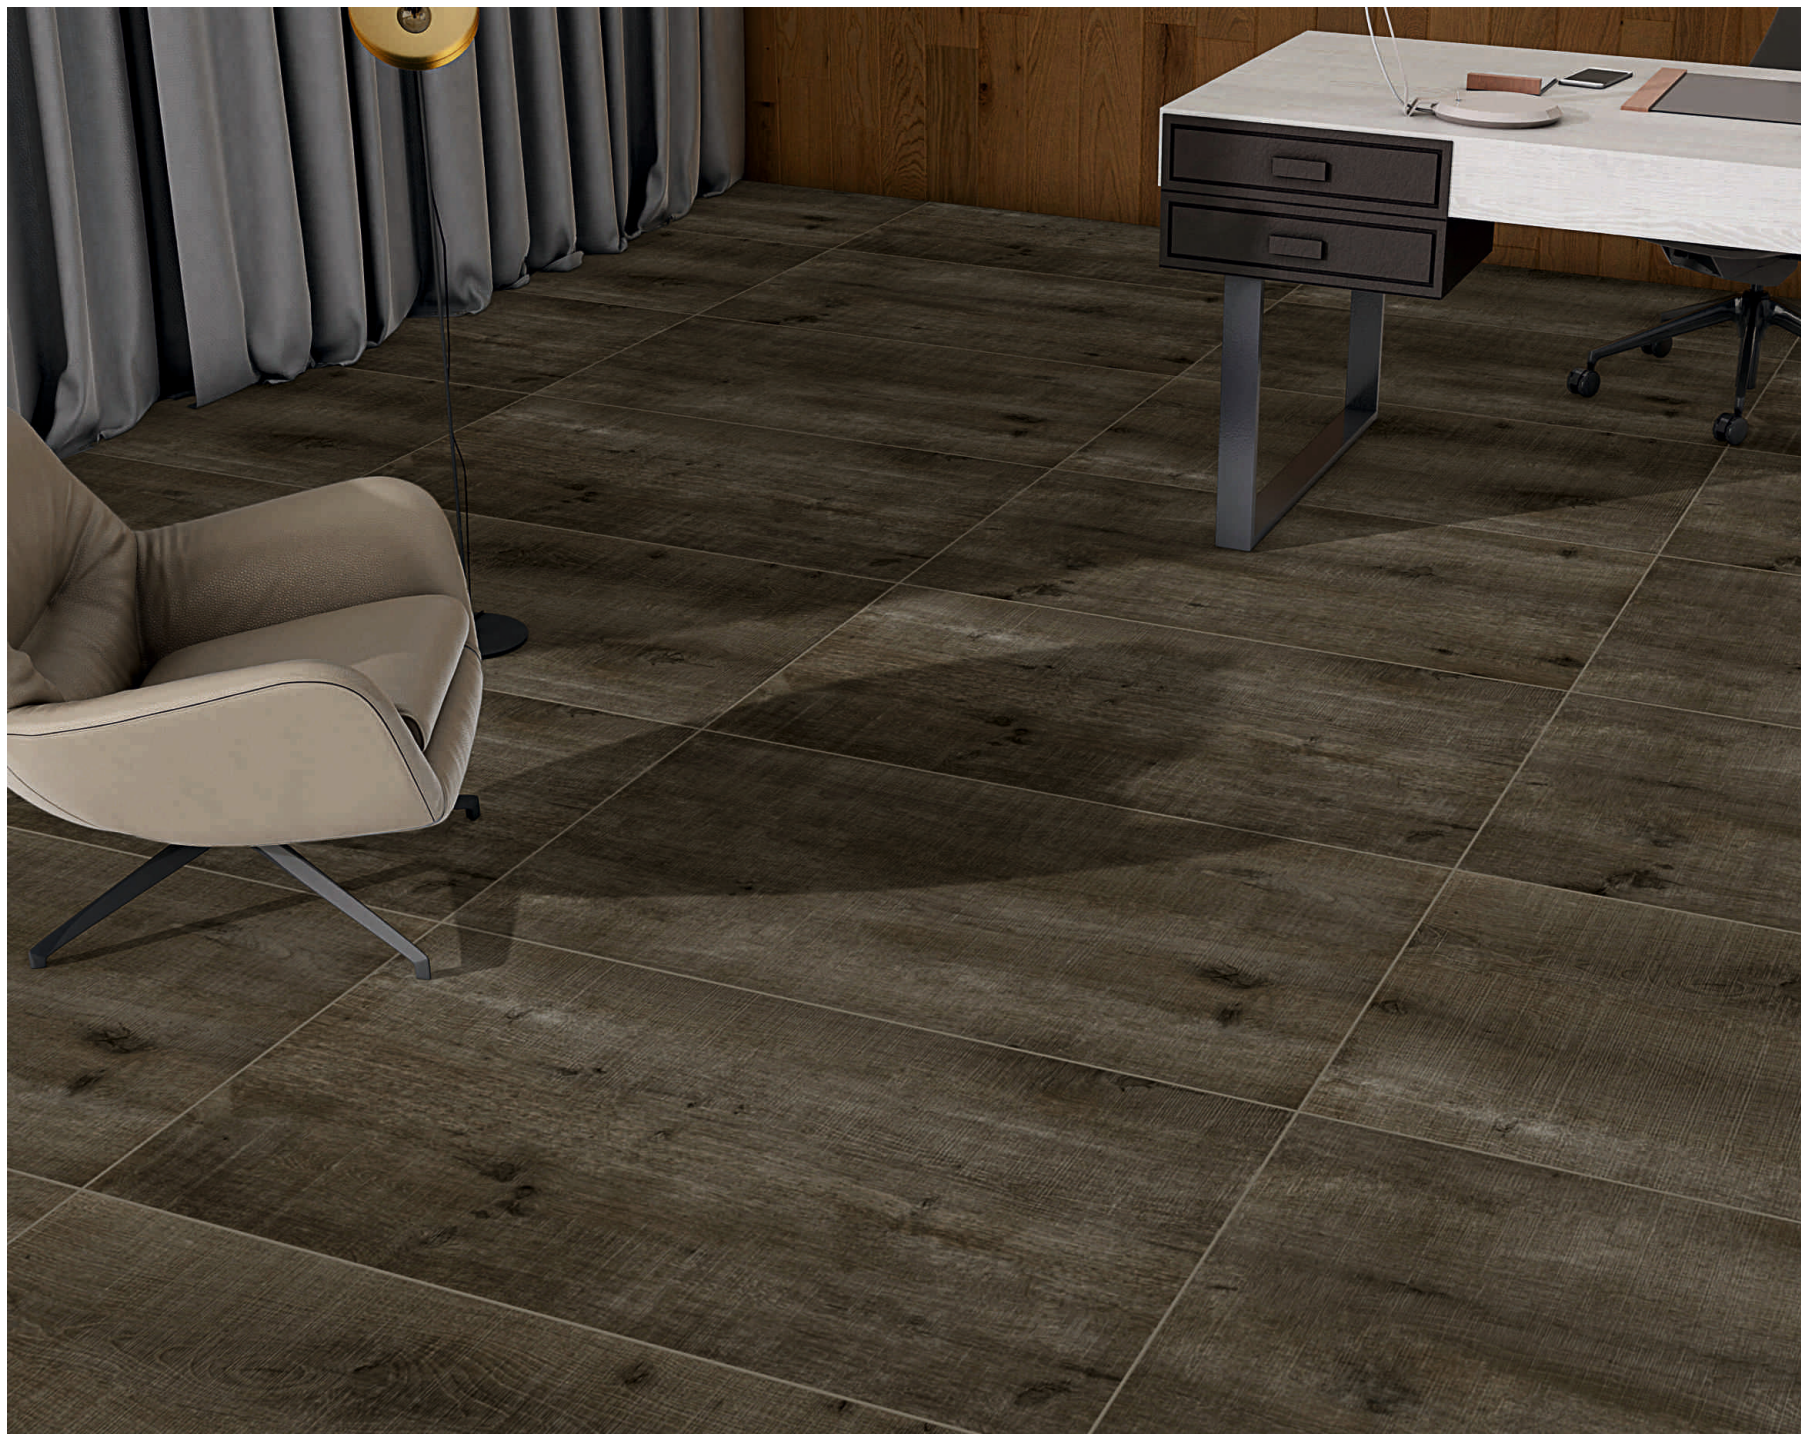

COIN NATURAL