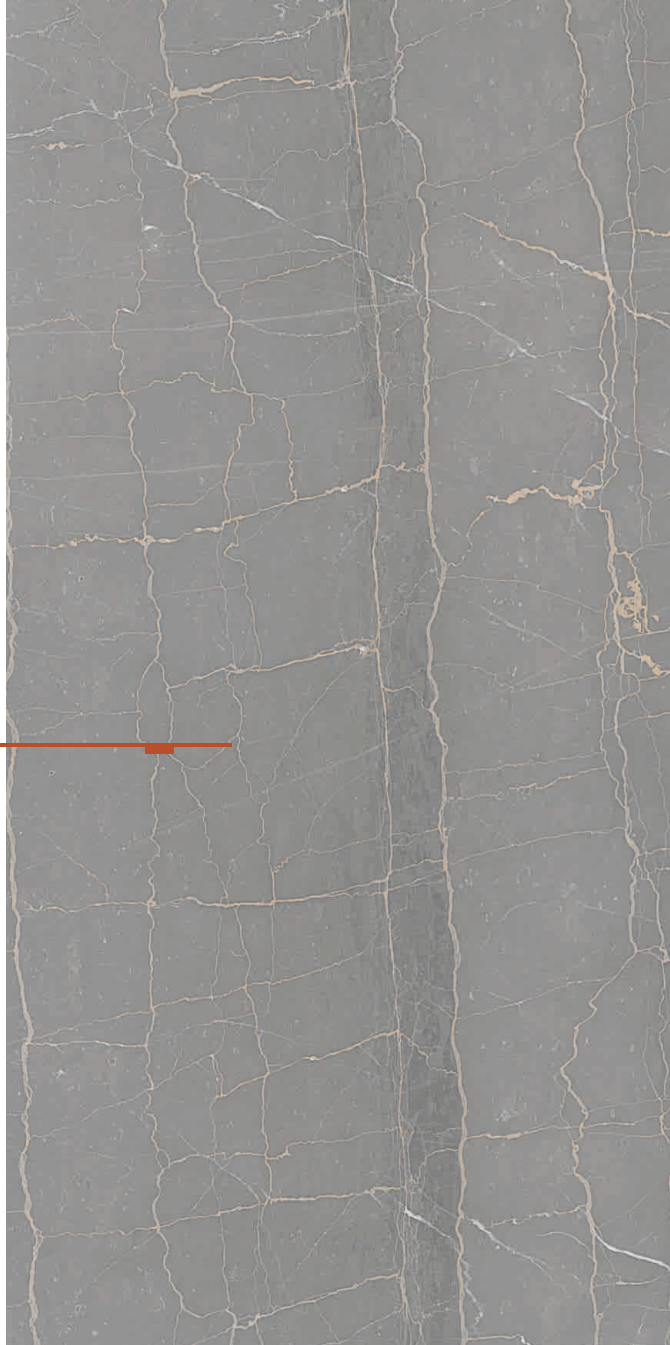

BATHROOM

OFFICE

Carving  
SERIES

AMERICAN GREY

Carving  
SERIES

GVT\_PGVT  
600X1200MM

AMERICAN LAVA

 Random